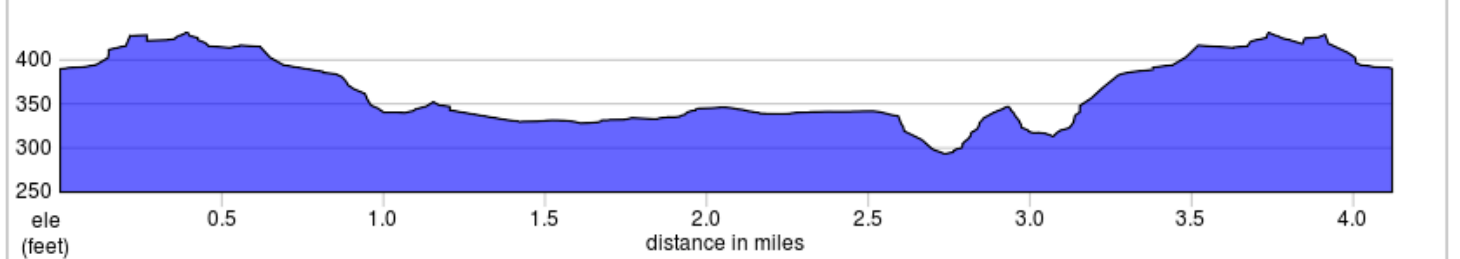

TWF Walk Route

TWF Walk Route

Num	Dist	Type	Note
1.	0.0		Start of route
2.	0.1		R onto Kelsy Creek Road
3.	0.1		Slight L onto Tye River Road
4.	0.2		L onto 145th Avenue Southeast
5.	0.2		R
6.	0.4		R
7.	0.4		Slight L onto Lake to Lake
8.	1.0		Slight R
9.	1.2		R onto 160th Avenue Southeast

1.2 miles. +51/-90 feet

Num	Dist	Type	Note
10.	1.5		L
11.	1.5		L onto I 90 Trail
12.	1.6		Sharp L onto 161st Avenue Southeast
13.	1.7		R onto Southeast 33rd Place
14.	1.8		L
15.	2.0		R onto 161st Avenue Southeast
16.	2.0		L onto CCF-Boeing
17.	2.6		L onto Lake to Lake Trail

1.4 miles. +21/-15 feet

Num	Dist	Type	Note
18.	2.7		Continue onto Lake to Lake
19.	3.0		Slight R
20.	3.1		R onto Lake to Lake
21.	3.7		Slight R
22.	3.9		L onto 145th Avenue Southeast
23.	3.9		R onto Tye River Road
24.	4.0		Slight R onto Kelsy Creek Road
25.	4.1		L
26.	4.1		End of route

1.5 miles. +154/-64 feet