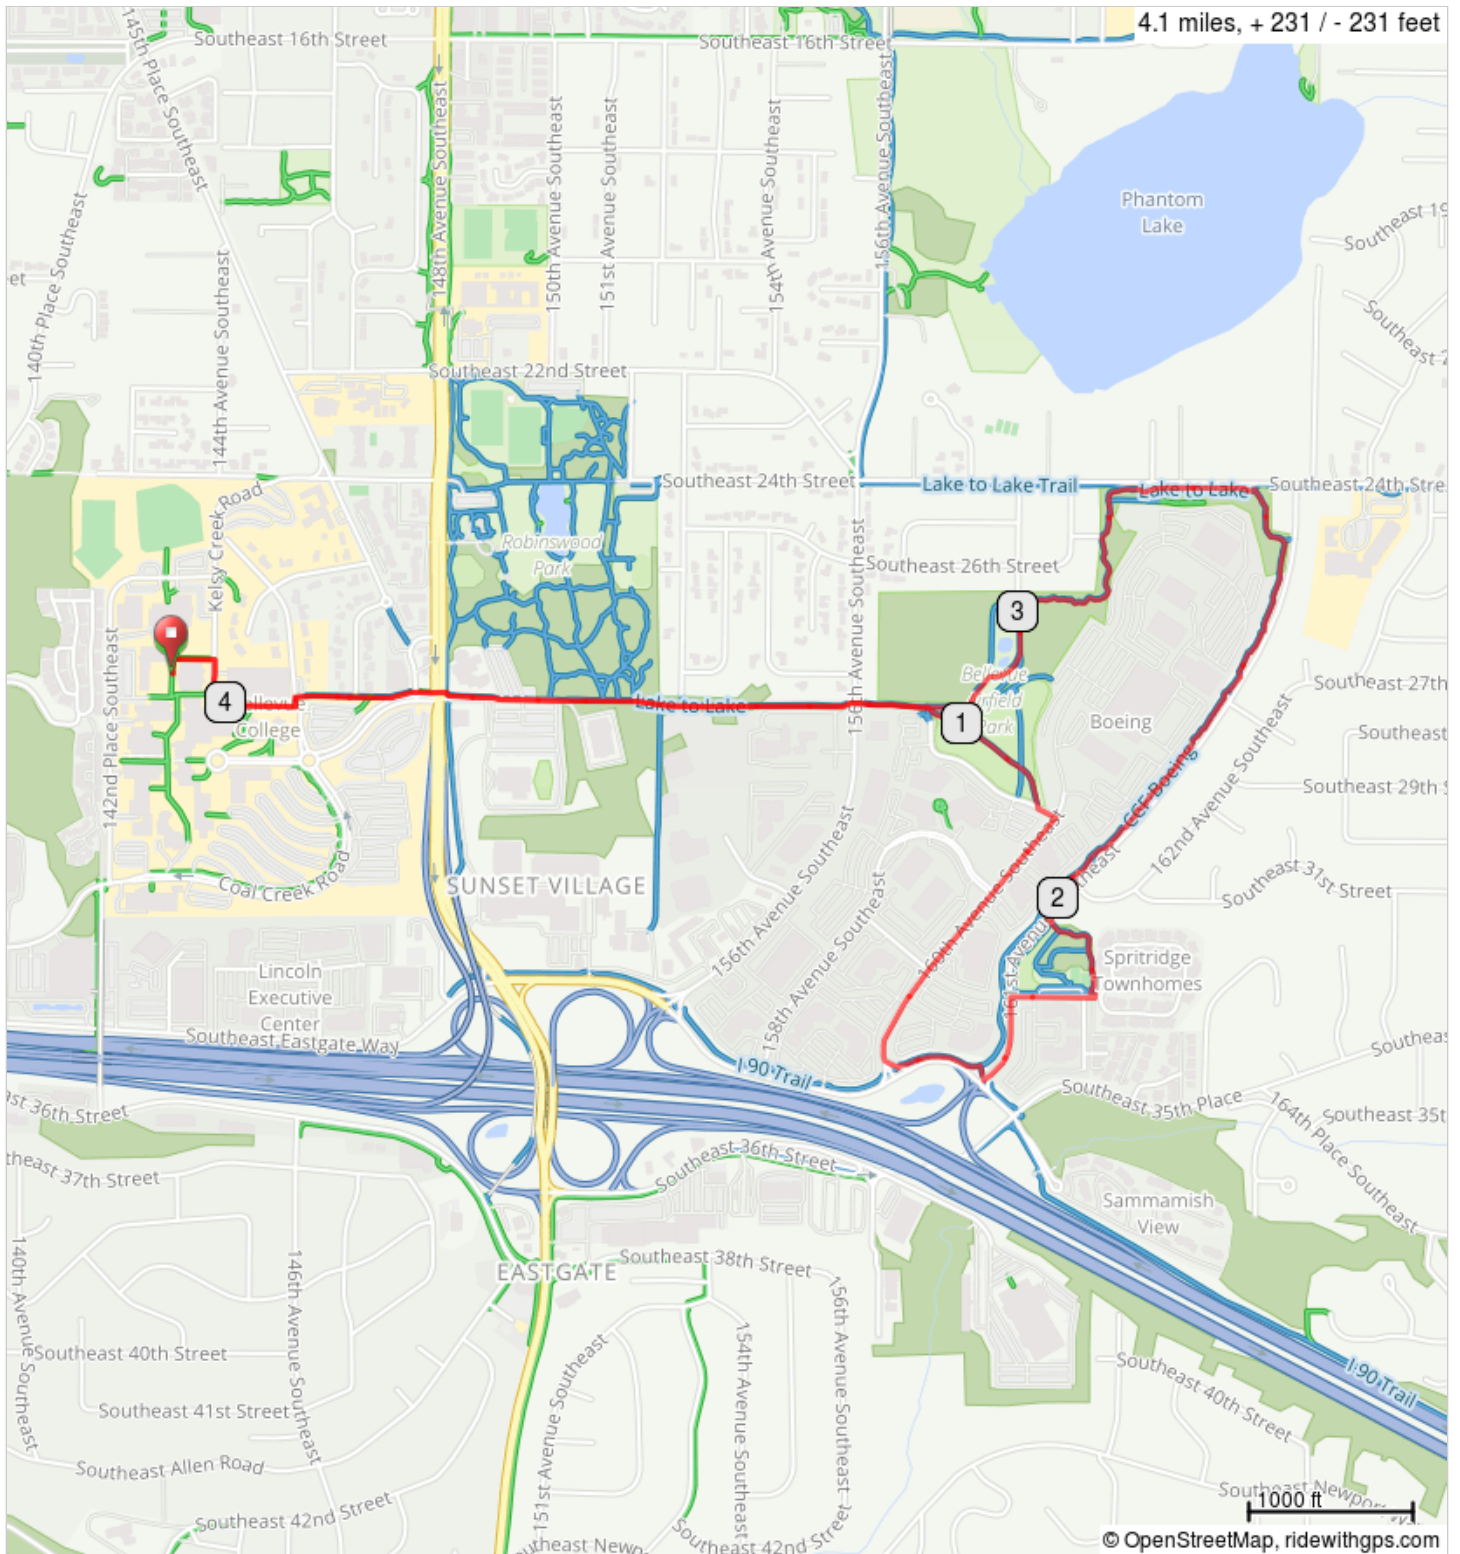

TWF Walk Route

TWF Walk Route

Num	Dist	Type	Note
1.	0.0		Start of route
2.	0.1		R onto Kelsy Creek Road
3.	0.1		Slight L onto Tye River Road
4.	0.2		L onto 145th Avenue Southeast
5.	0.2		R
6.	0.4		R
7.	0.4		Slight L onto Lake to Lake
8.	1.0		Slight R
9.	1.2		R onto 160th Avenue Southeast

1.2 miles. +51/-90 feet

Num	Dist	Type	Note
10.	1.5		L
11.	1.5		L onto I 90 Trail
12.	1.6		Sharp L onto 161st Avenue Southeast
13.	1.7		R onto Southeast 33rd Place
14.	1.8		L
15.	2.0		R onto 161st Avenue Southeast
16.	2.0		L onto CCF-Boeing
17.	2.6		L onto Lake to Lake Trail

1.4 miles. +21/-15 feet

Num	Dist	Type	Note
18.	2.7		Continue onto Lake to Lake
19.	3.0		Slight R
20.	3.1		R onto Lake to Lake
21.	3.7		Slight R
22.	3.9		L onto 145th Avenue Southeast
23.	3.9		R onto Tye River Road
24.	4.0		Slight R onto Kelsy Creek Road
25.	4.1		L
26.	4.1		End of route

1.5 miles. +154/-64 feet