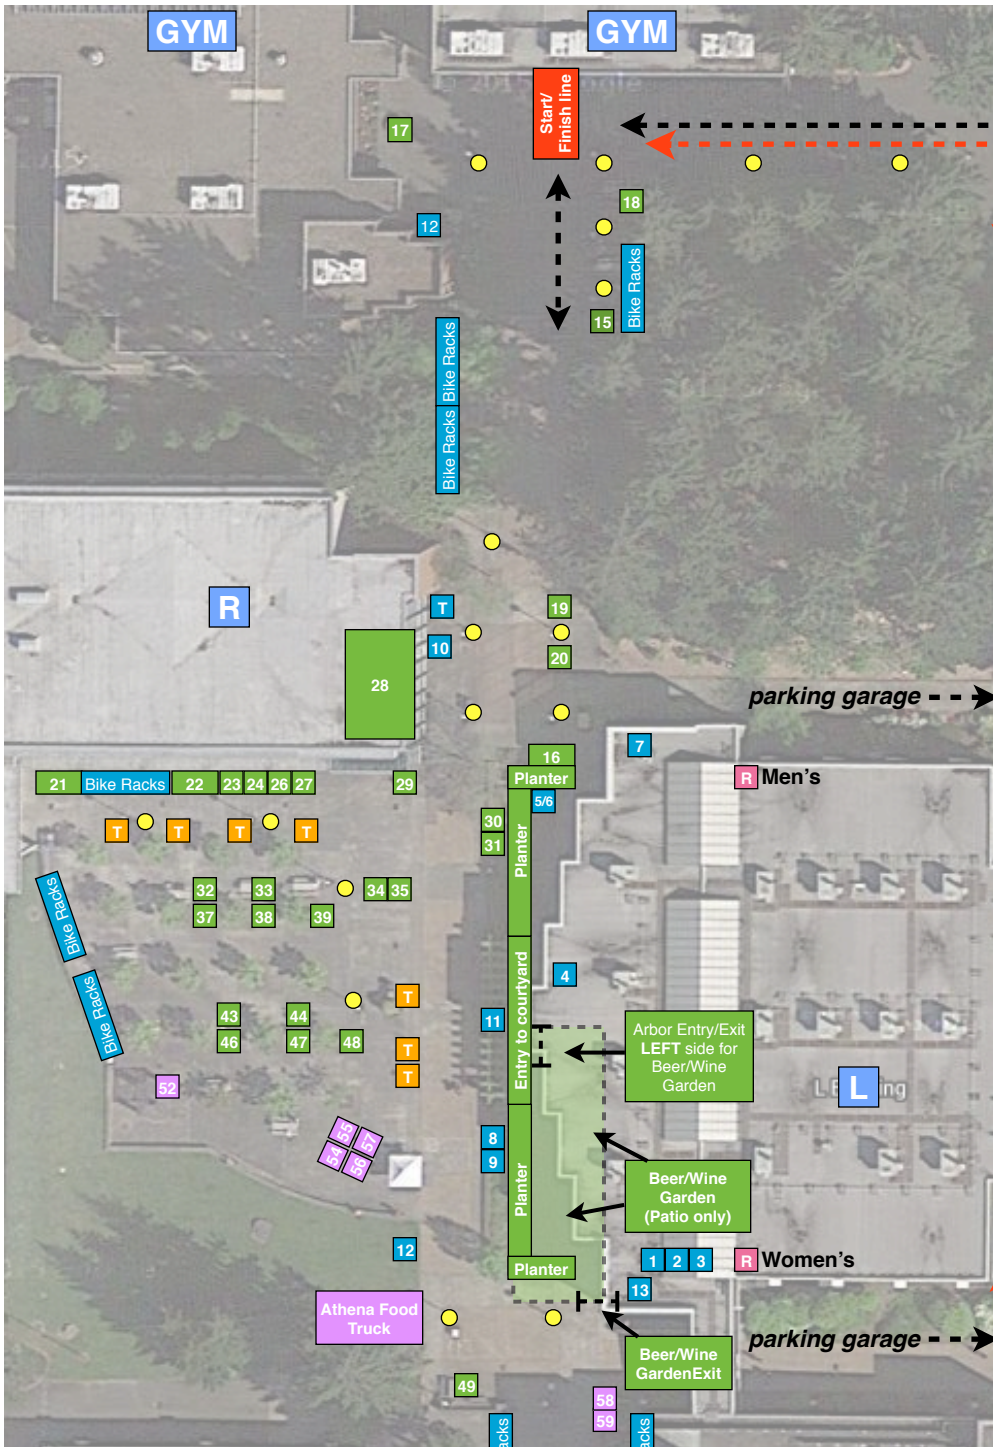

Bellevue College Start/Finish Venue Map 2017

- BC Building ID
- CtW STAFFING:
 1. Packet Pickup 6:30-10:00am
 2. Packet Pickup 6:30-10:00am
 3. Packet Pickup 6:30-10:00am
 3. Fundraising prize pick up after 10:00am
 4. Goody bag pick up
 - 5/6 Vendor Sponsor/Info
 - 5/6 Command Central & Guys on bikes
 7. Volunteer check in & food - inside L
 - 8/9 Discover Your Power/WAVE Tattoo
 10. Photo Booth
 11. CtW Boutique/Raffle/CtW Info
 12. Emcee/Sound (2)
 13. CtW staff room
- Rider routing (dashed line with arrow)
- Walker routing (dashed line with arrow)
- SPONSOR/VENDOR:
 15. Nuun
 16. Allstate Insurance
 17. Woodinville Bike mechanic
 18. Trek Southcenter Bike Truck
 19. Water
 20. BodyArmor Sports drink
 21. Team Winner Team Tent
 22. Team Winner Team Tent
 23. Team Winner Team Tent
 24. Velo Gioielli
 26. Biker Chick Jewelry Designs
 27. Julie Christensen Rackley Art
 28. Spa Stop
 29. Spa Stop Sign-In
 30. Sweet Spot Skirts
 31. Nuu Muu
 32. Bellevue Parks & Rec
 33. Wheelab
 - 34/35 Therapeutic Associates PT
 37. Cascade Bicycle Club
 38. P.A.T.H.
 39. Tonik Cycling
 43. Alpha Chi Omega
 44. Mary Kay
 46. Zico Water
 47. Arctic Apples
 48. Noosa Finest Yoghurt
 49. Breakfast booth
- FOOD:
 52. Sweet Shop
 54. PCC
 55. PCC
 56. Athena Greek
 57. Food check in table
 - 58/59 Starbucks
- Picnic Tables (T)
- Restrooms (R)
- Light poles (yellow dot)
- WAVE Tattoo (morning) (T)